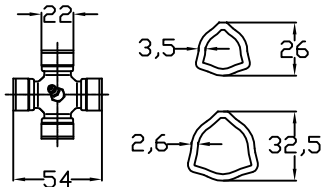

CLIENTE-CUSTOMER-CLIENT-KUNDE

DANI-TECH A/S -DK- per GMR

DATA
14/01/16

RIF.CLIENTE-CUSTOMER REF.-REF.CLIENT-BEZUG KUNDE

TIPO DI MACCHINA-TYPE OF IMPLEMENT-TYPE DE MACHINE-MASCHINENTYPE

VISTO

MODIFICHE-MODIFICATIONS-ÄNDERUNGEN-MODIFICACIONES

POTENZA : 16 Cv (540 g/min)
COPPIA : 210 Nm (540 g/min)

NOTE :